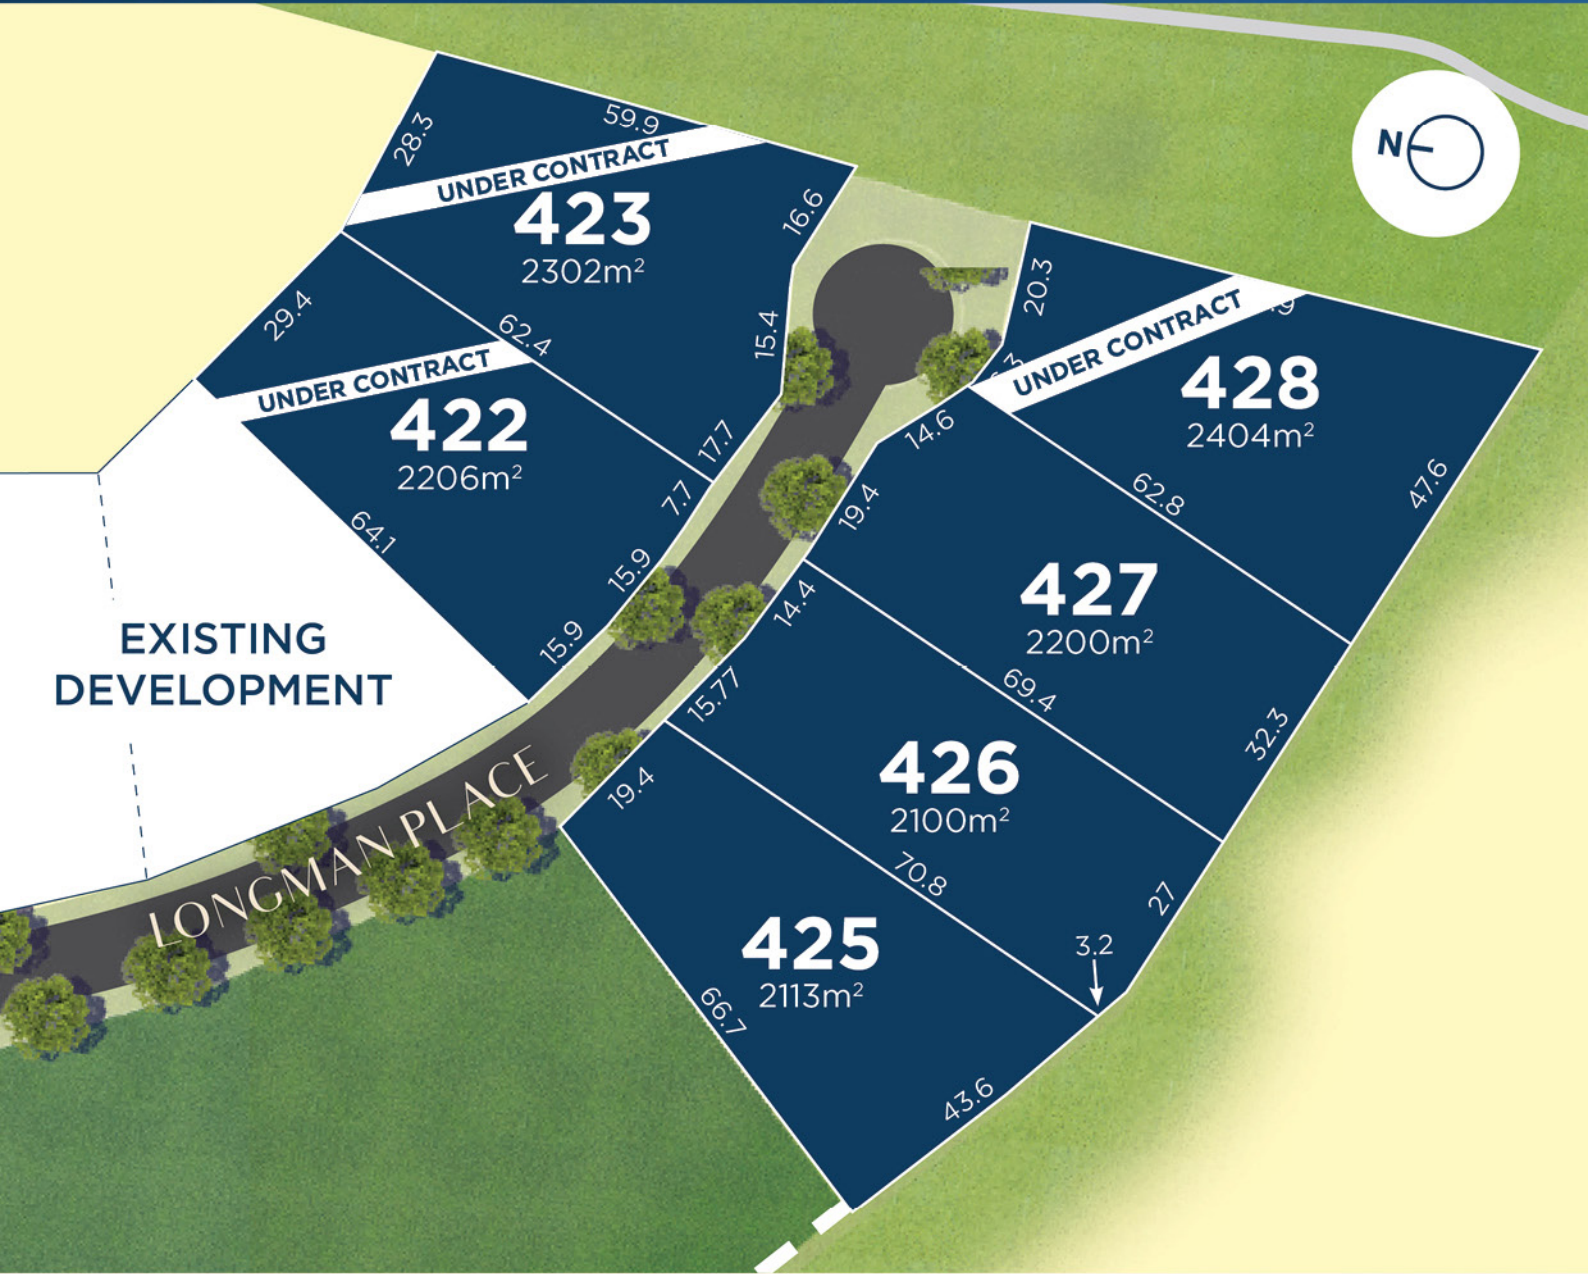

# HORIZON RELEASE 4

**LAND SALES & DISPLAY NOW OPEN BY APPOINTMENT ONLY**

For more information  
Call **0409 499 878**

Corner of Sugarshed Road & Skyline Drive, Erakala QLD 4740  
Email: [enquiries@settlersriseland.com.au](mailto:enquiries@settlersriseland.com.au) | [settlersriseland.com.au](http://settlersriseland.com.au)

# MASTER PLAN

## LEGEND

-  Horizon Release 4
-  Existing Development
-  Walking / Bike Path
-  Future Development
-  Drainage Reserve
-  Land Sales & Display

For more information  
Call 0409 499 878

Corner of Sugarshed Road & Skyline Drive, Erakala QLD 4740  
Email: [enquiries@settlersriseland.com.au](mailto:enquiries@settlersriseland.com.au) | [settlersriseland.com.au](http://settlersriseland.com.au)