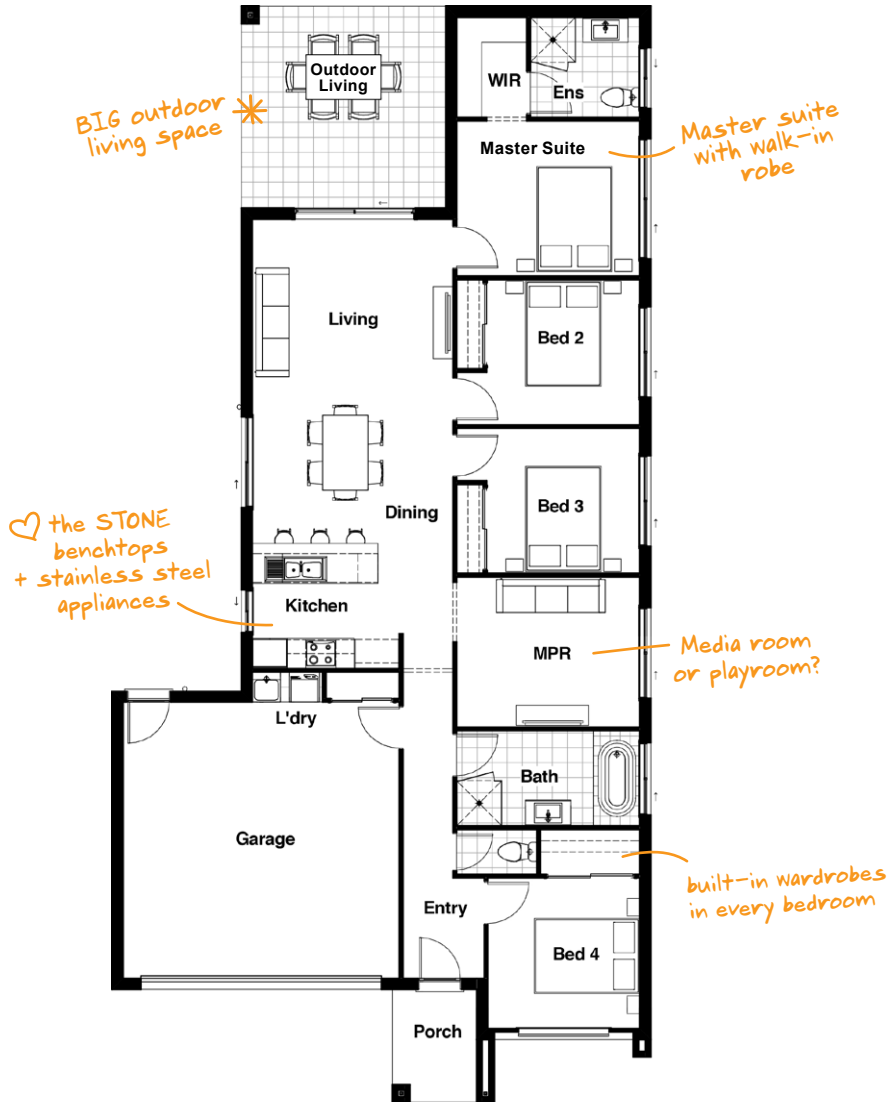

SINGLE
STOREY

NOVA 19 MODERN

 4  2  2

Inside and out, the Nova 19 packs a punch! This welcoming, four-bedroom family home includes open plan living, a separate multi-purpose room, spacious outdoor living **plus** deluxe inclusions such as stone kitchen benchtops, Colorbond roof and ceramic floor tiles.

NOVA 19 MODERN

HOME DIMENSIONS

Master Suite	3.1 x 3.6m
Bedroom 2	2.9 x 3.0m
Bedroom 3	2.9 x 3.0m
Bedroom 4	3.0 x 3.0m
Living	3.2 x 4.0m
Dining	3.2 x 4.0m
MPR	3.0 x 3.6m
Outdoor Living	4.0 x 4.0m
Garage	5.5 x 5.5m

House length	21.8m
House width	10.7m

TOTAL FLOOR AREA

(incl. Outdoor Living)	183.3m ²
------------------------	---------------------

Your HomestarterPlus home comes with everything you need to get started
PLUS a long list of extra features at no extra cost!