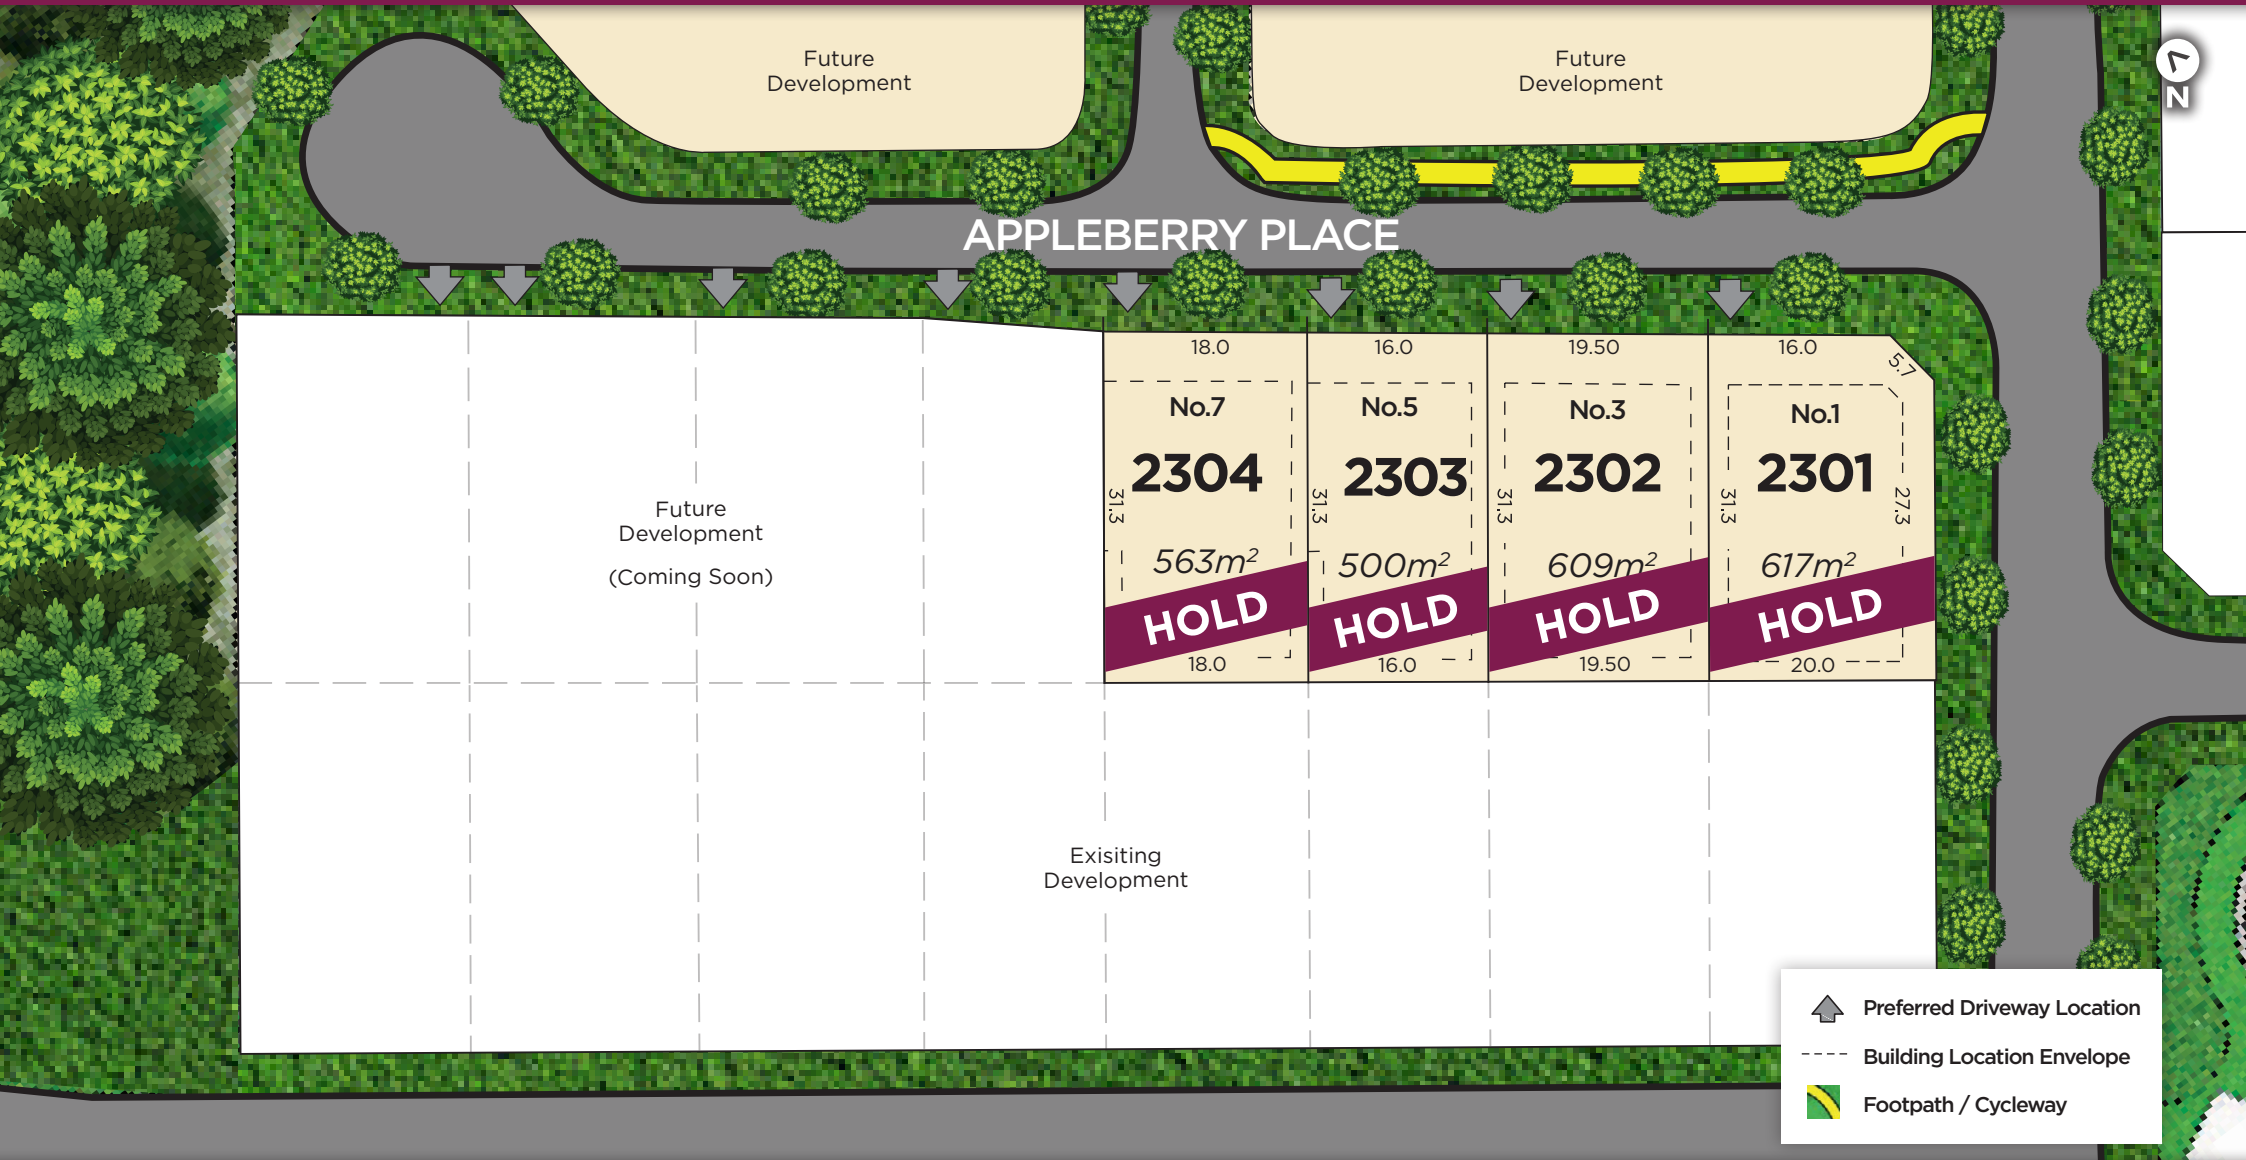

Stage 23A – Release 1

Masterplan

CHERRY BROOK

LEGEND

- Current Release
- Future Releases
- Existing Development
- Sales Office
- Display Village
- Natural Parkland with Watercourse
- Footpath / Cycleway

For latest availability and pricing please contact us: